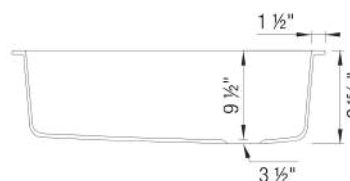

Design and Planning Tips

- Min cabinet size: 36 in

What is included:
Installation instructions, Cut-out template, Limited Lifetime Warranty

6 additional knock-out holes for accessories
To protect from damage, sink must ship on a pallet