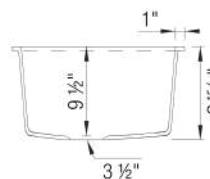

Warranty

BLANCO offers a limited lifetime warranty on all sinks and faucets, as well as a one-year warranty on all custom accessories.

Code/Standards Compliance

BLANCO sinks and faucets are third-party tested and certified to standards and listed by applicable certification bodies. For more information on individual product listings, contact our office or listing organization.

View our how-to videos to learn more about installing and caring for BLANCO products:
<https://www.blanco.com/us-en/service/how-to-videos/how-to-videos-for-sinks/>

Questions? Contact us today

BLANCO America, Inc.
110 Mount Holly By-Pass
Lumberton, NJ 08048

Phone & Fax
Phone: 888-668-6201
Fax: 609-668-6211

While BLANCO endeavors to provide accurate information, all dimensions are nominal, cannot be guaranteed, and are subject to change or cancellation. BLANCO assumes no responsibility for use of superseded or voided specifications.