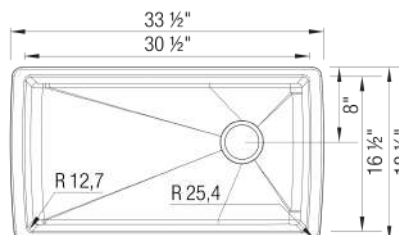

Design and Planning Tips

- Min cabinet size: 36 in

What is included:
Installation instructions, Cut-out template, Limited Lifetime Warranty

6 additional knock-out holes for accessories
To protect from damage, sink must ship on a pallet