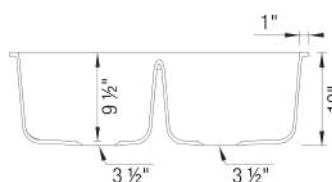

Design and Planning Tips

- Min cabinet size: 36 in

What is included:
Installation instructions, Cut-out template, Limited
Lifetime Warranty

Codes & Standards

CSA B45.8-18/ IAPMO Z403-2018

Optional Accessories