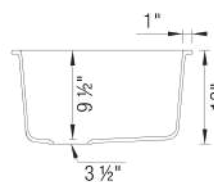

Warranty

BLANCO offers a limited lifetime warranty on all sinks and faucets, as well as a one-year warranty on all custom accessories.

Code/Standards Compliance

BLANCO sinks and faucets are third-party tested and certified to standards and listed by applicable certification bodies. For more information on individual product listings, contact our office or listing organization.

View our how-to videos to learn more about installing and caring for BLANCO products:
<https://www.blanco.com/us-en/service/how-to-videos/how-to-videos-for-sinks/>

Questions? Contact us today

BLANCO America, Inc.
110 Mount Holly By-Pass
Lumberton, NJ 08048

Phone & Fax
Phone: 888-668-6201
Fax: 609-668-6211

While BLANCO endeavors to provide accurate information, all dimensions are nominal, cannot be guaranteed, and are subject to change or cancellation. BLANCO assumes no responsibility for use of superseded or voided specifications.