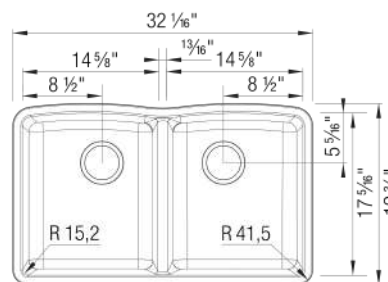

Design and Planning Tips

- Min cabinet size: 36 in

What is included:
Installation instructions, Cut-out template, Limited
Lifetime Warranty

Codes & Standards

CSA B45.8-18/ IAPMO Z403-2018

Optional Accessories