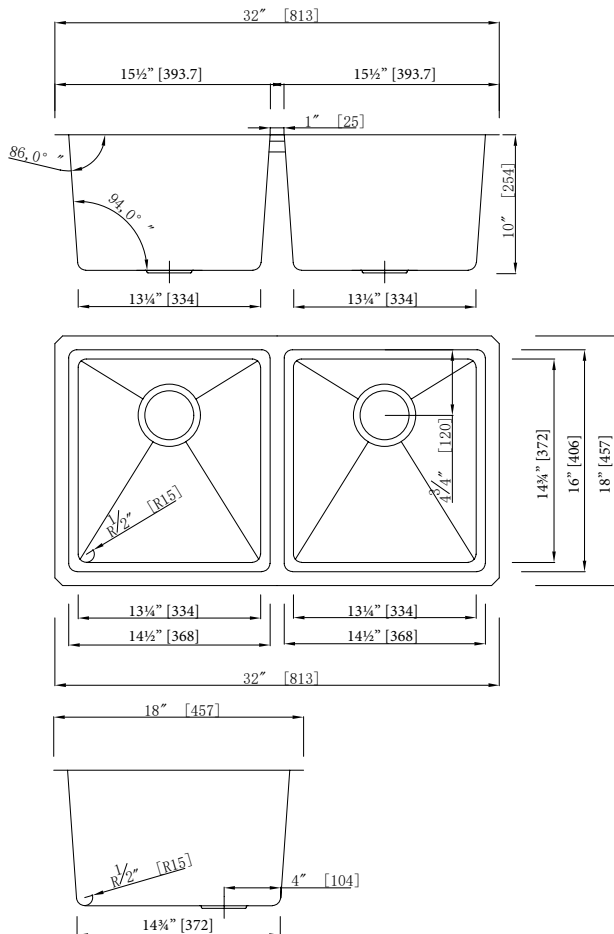

GSM-5050

UPC: 813649025392

Style:

- Micro Radius
- Undermount
- Kitchen Sink
- 50/50 Double Bowl

Size:

- Overall: 32"x18"x10"
- Bowl Size: (L)14.5"x16"x10" | (R)14.5"x16"x10"

Features:

- 18 Gauge Thickness
- 304 Stainless Steel Sink
- 18/10 Chrome/Nickel Content
- Extra Large Sound Cancellation Pads
- Thermal Undercoating

Certifications:

- cUPC

Available Thickness:

- 18g - GSM-5050
- 16g - GSM-16-5050

Warranty:

- Lifetime Limited Warranty

Available Color/Finish

Available Accessories:

- Bottom Grid(s): GSMZ-BG5050
- Basket Strainer: DSA-PBSSS