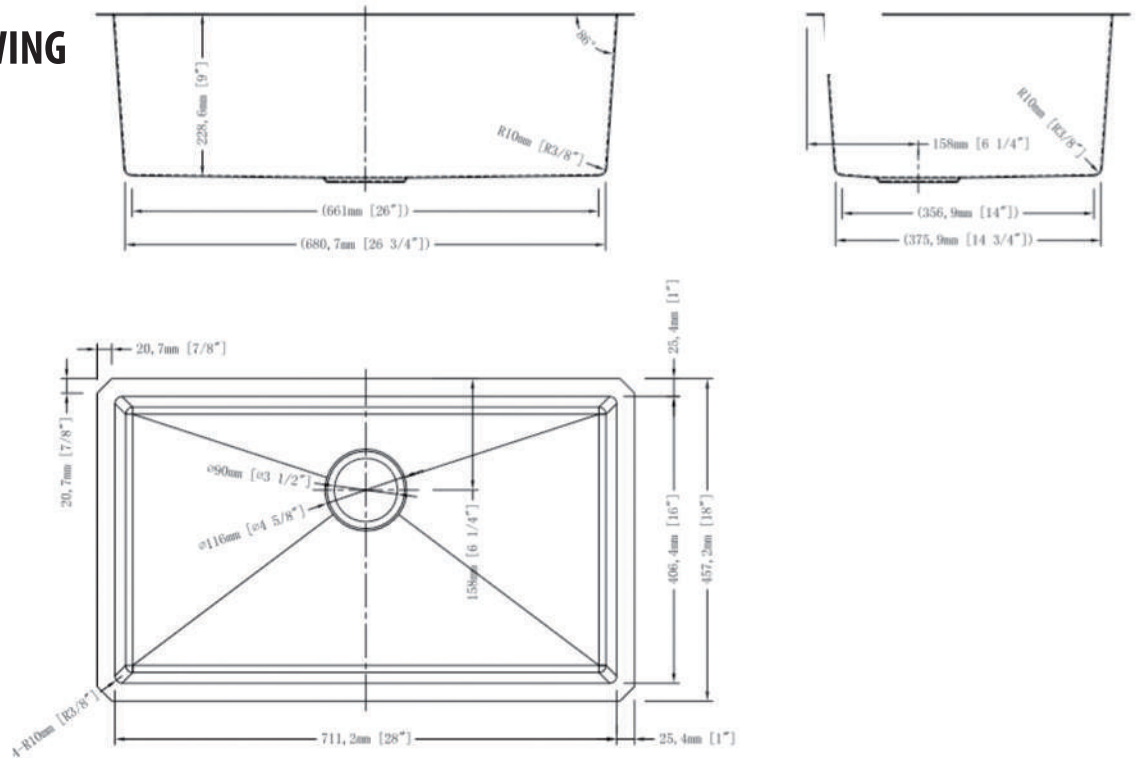

TECHNICAL DRAWING

www.soci.design

718 South Greenville Ave. Ste 190 Allen, TX 75002

Phone: (214) 585-4900

Email: sales@soci.design