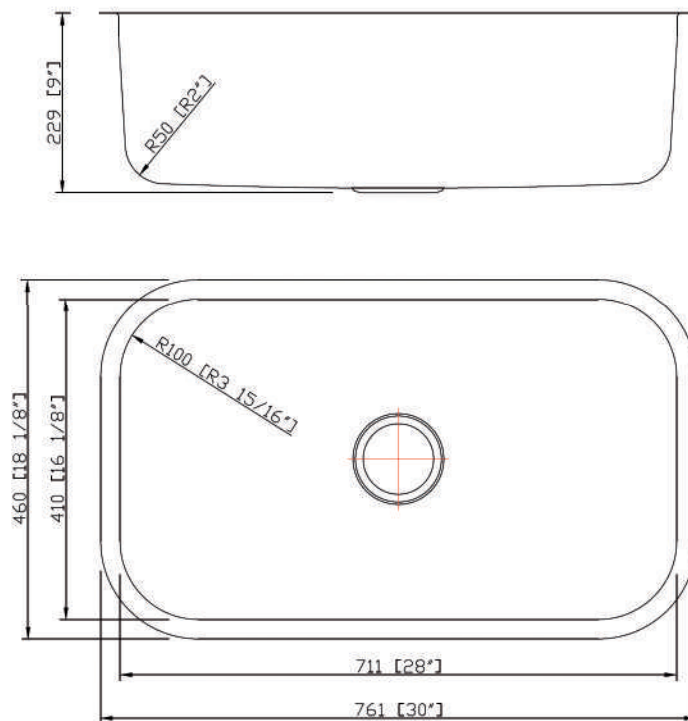

TECHNICAL DRAWING

www.soci.design

718 South Greenville Ave. Ste 190 Allen, TX 75002

Phone: (214) 585-4900
Email: sales@soci.design